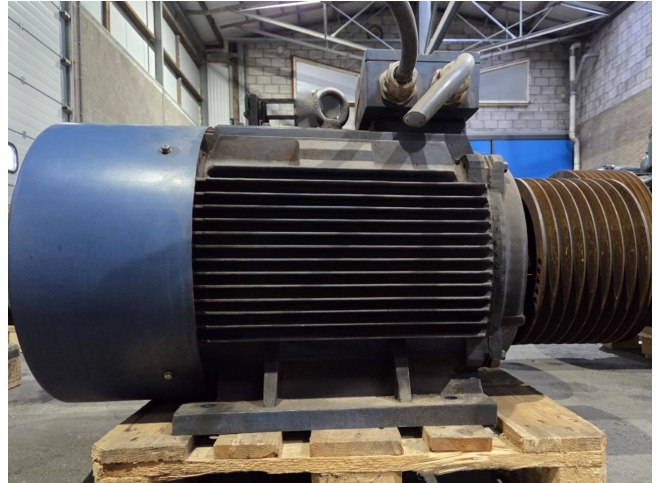

Dutchi DM1-HE 280M4

Specifications

Марка	Dutchi
тип	DM1-HE 280M4
kW	90
RPM	1485
Size & Weight	1120x700x720 mm (LxWxH) & 605 kg
50 Hz / 60 Hz	50/60
Stock	1

Description

Used Dutchi DM1-HE 280M4

Used Dutchi DM1-HE 280M4 electric motor with the following specifications: 50/60 Hz - 90/108 kW - 1485/1780 RPM. Dimensions: 1120x700x720 mm (LxWxH) & 605 kg.